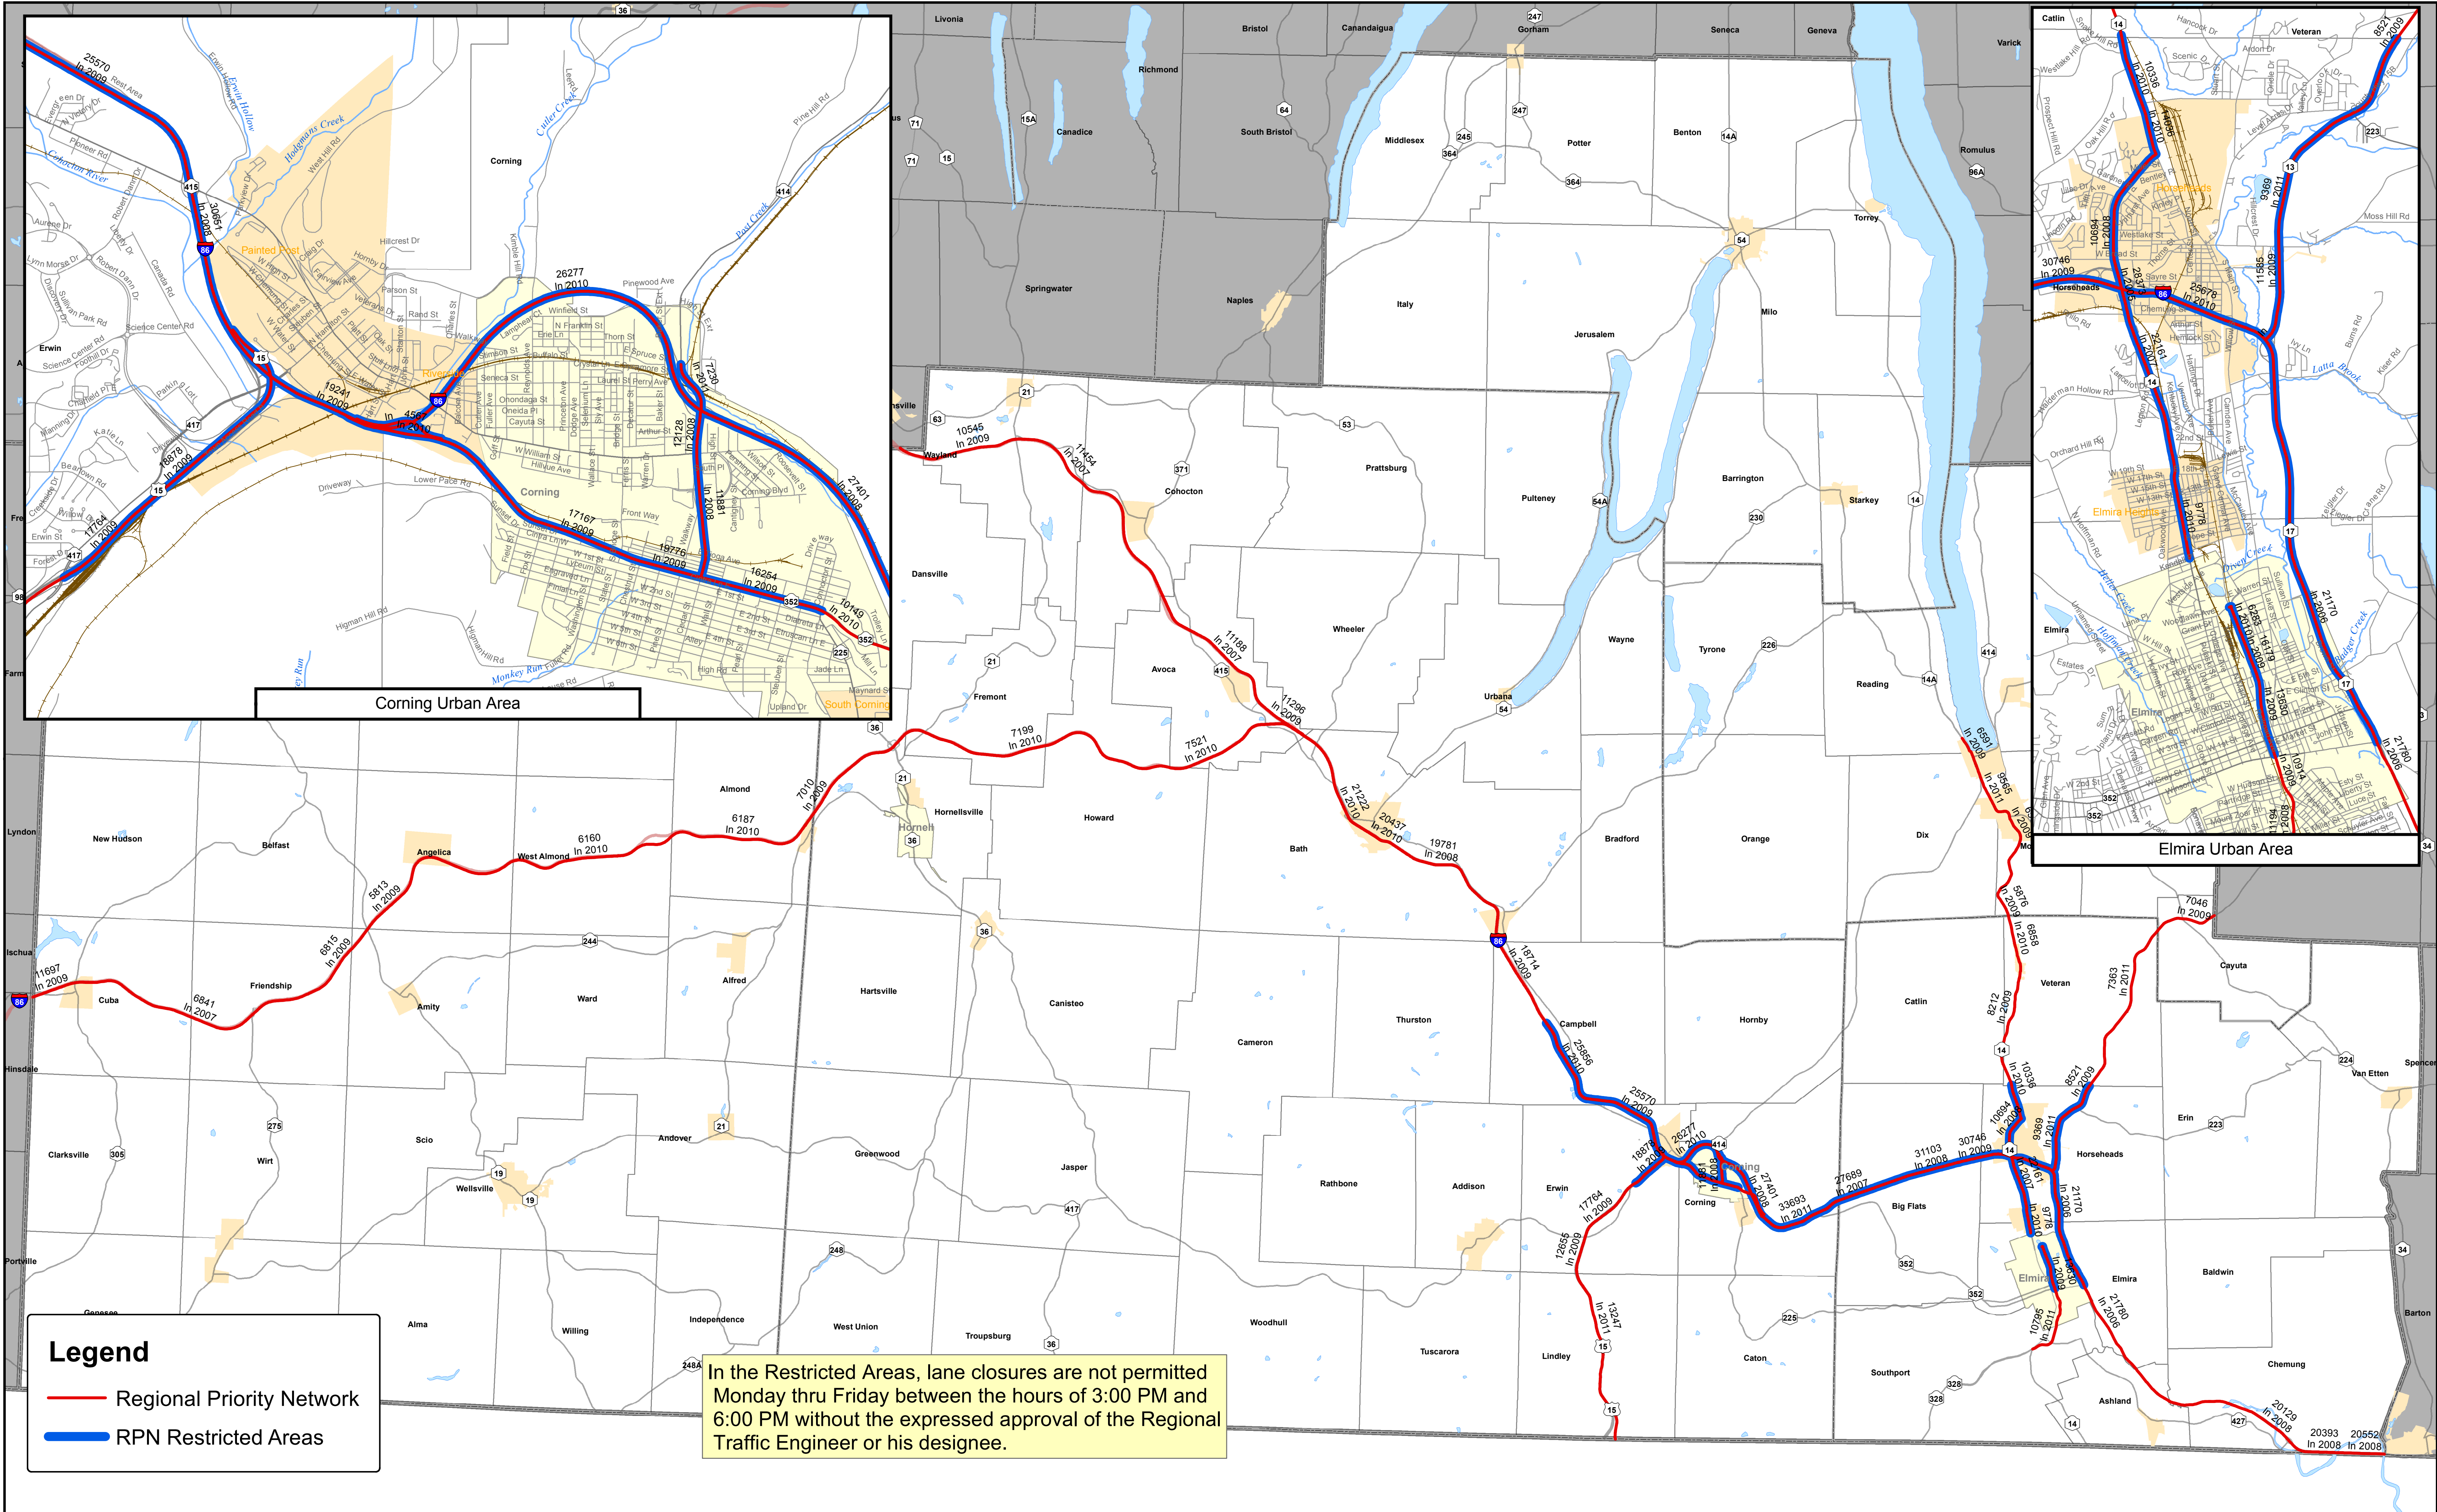

Region 6 - Regional Priority Network (RPN)

Corning Urban Area

Elmira Urban Area

Legend

- Regional Priority Network
- RPN Restricted Areas

In the Restricted Areas, lane closures are not permitted Monday thru Friday between the hours of 3:00 PM and 6:00 PM without the expressed approval of the Regional Traffic Engineer or his designee.