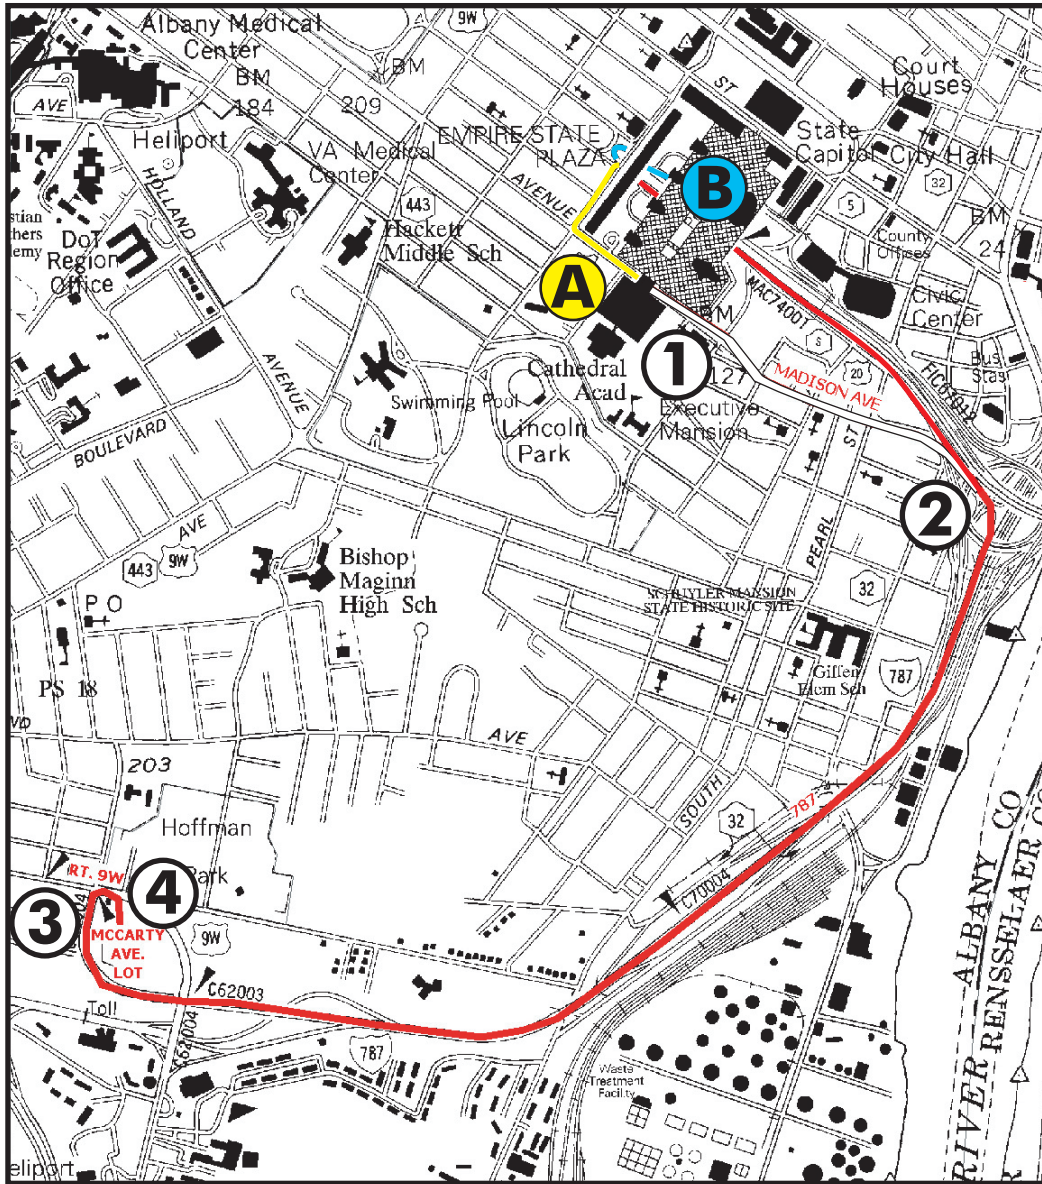

Empire State Plaza to McCarty Avenue Lot

- A** From Madison Avenue Entrance, travel up Madison Avenue, take first right onto South Swan St. Keep left (downhill) to go into tunnel.
- or**
- B** If coming from the Bus Turnaround, exit turnaround, keep in left lane to go around horseshoe and continue through tunnel.
- 1** Exit onto "Rensselaer/ I-787 South". Merge onto 787 South. Follow 787 to the end.
- 2** Turn Right onto Rt 9W.
- 3** At first light, turn right into entrance of McCarty Avenue Lot. 14 bus parking spaces are located around the perimeter of the lot.